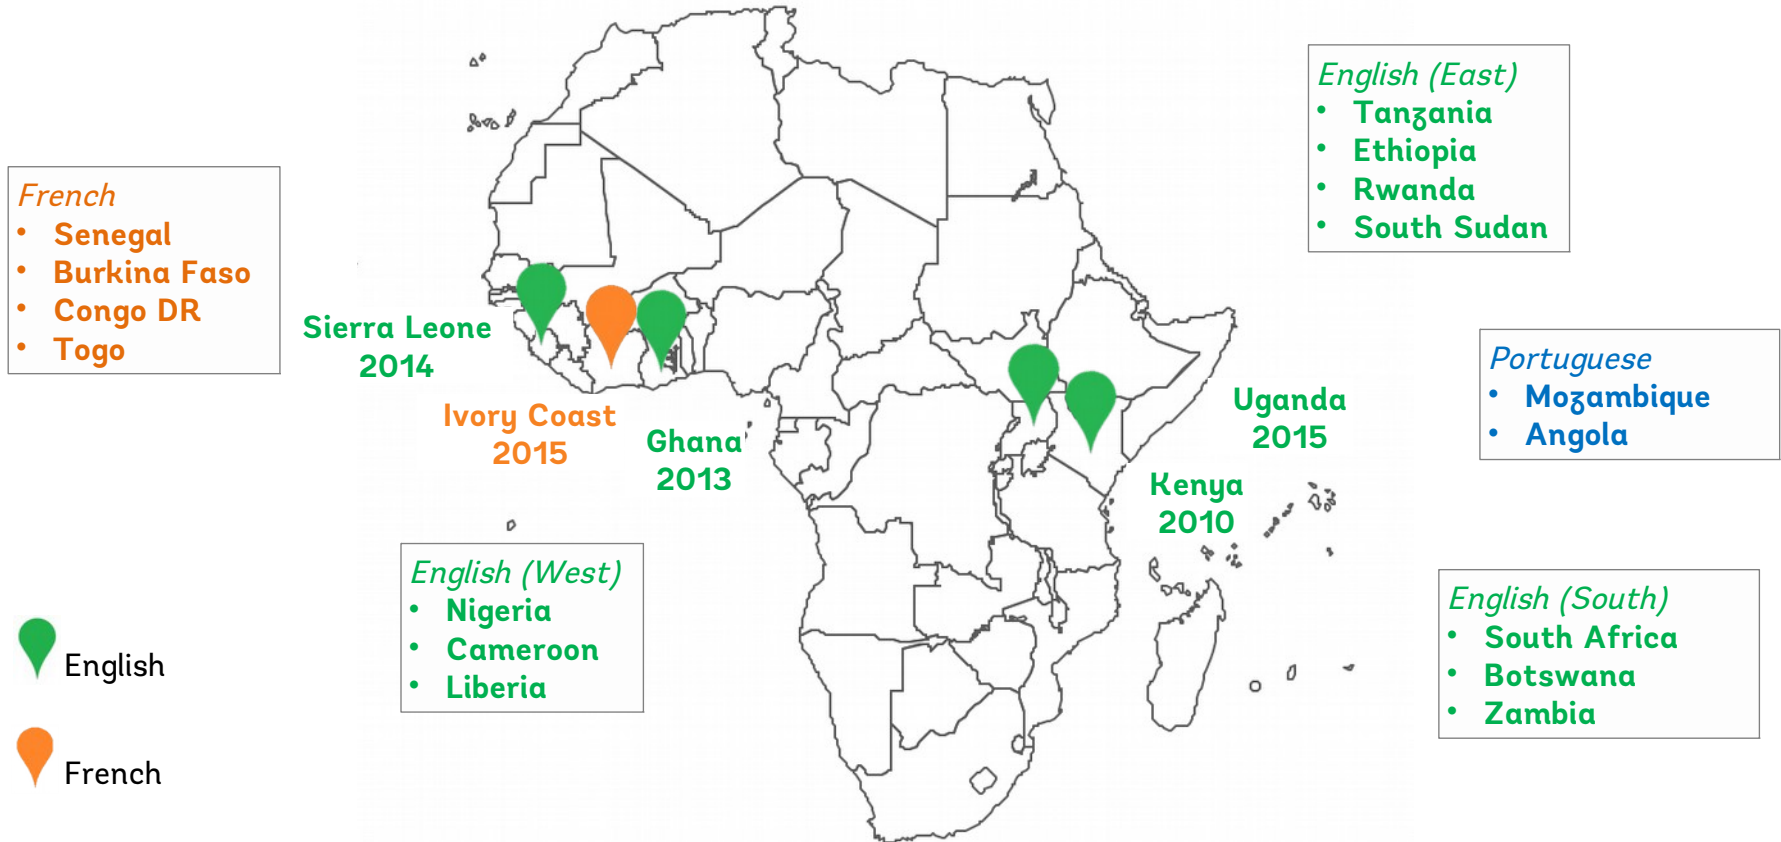

5 MBAs, toward a Pan-African Alliance